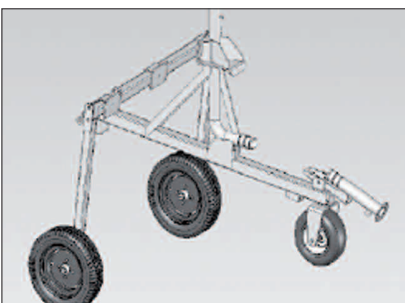

IRRIFRANCE TROLLEY RANGE

SUPER MINI

OPTIMA 1005-1010 Pendular

**Wheel Kit
(ref T40152)**

Ski Kit (ref P20230)

**Trolley OPTIMA
Fixed track 1,75m (ref C56881)**

**High trolley with adjustable track
(ref B45541)**

**Offset high trolley (F36345)
Offset & central (K60315)**

Ski Kit (ref T40152)

Wheel Kit (ref S44130)

**SERIE 2000
Central or offset option**

**Anchorage kit for Trolley
2061-2076**

Anchorage kit for Trolley