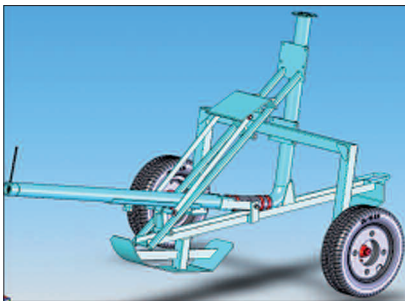

IRRIFRANCE TROLLEY RANGE

SUPER MINI

OPTIMA 1005-1010 Pendular

**Wheel Kit
(ref T40152)**

Ski Kit (ref P20230)

**Trolley OPTIMA
Fixed track 1,75m (ref C56881)**

**High trolley with adjustable track
(ref B45541)**

**Offset high trolley (F36345)
Offset & central (K60315)**

Ski Kit (ref T40152)

Wheel Kit (ref S44130)

**SERIE 2000
Central or offset option**

**Anchorage kit for Trolley
2061-2076**

Anchorage kit for Trolley