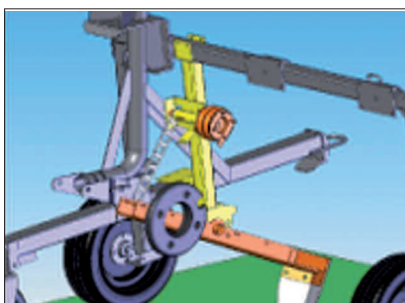

IRRIFRANCE TROLLEY RANGE

SUPER MINI

OPTIMA 1005-1010 Pendular

**Wheel Kit
(ref T40152)**

Ski Kit (ref P20230)

**Trolley OPTIMA
Fixed track 1,75m (ref C56881)**

**High trolley with adjustable track
(ref B45541)**

**Offset high trolley (F36345)
Offset & central (K60315)**

Ski Kit (ref T40152)

Wheel Kit (ref S44130)

**SERIE 2000
Central or offset option**

**Anchorage kit for Trolley
2061-2076**

Anchorage kit for Trolley