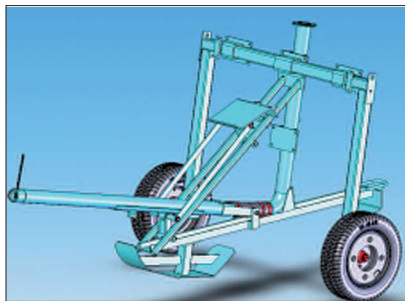

IRRIFRANCE TROLLEY RANGE

SUPER MINI

OPTIMA 1005-1010 Pendular

**Wheel Kit
(ref T40152)**

Ski Kit (ref P20230)

**Trolley OPTIMA
Fixed track 1,75m (ref C56881)**

**High trolley with adjustable track
(ref B45541)**

**Offset high trolley (F36345)
Offset & central (K60315)**

Ski Kit (ref T40152)

Wheel Kit (ref S44130)

**SERIE 2000
Central or offset option**

**Anchorage kit for Trolley
2061-2076**

Anchorage kit for Trolley