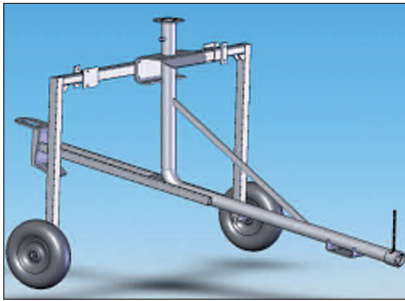

IRRIFRANCE TROLLEY RANGE

SUPER MINI

OPTIMA 1005-1010 Pendular

**Wheel Kit
(ref T40152)**

Ski Kit (ref P20230)

**Trolley OPTIMA
Fixed track 1,75m (ref C56881)**

**High trolley with adjustable track
(ref B45541)**

**Offset high trolley (F36345)
Offset & central (K60315)**

Ski Kit (ref T40152)

Wheel Kit (ref S44130)

**SERIE 2000
Central or offset option**

**Anchorage kit for Trolley
2061-2076**

Anchorage kit for Trolley